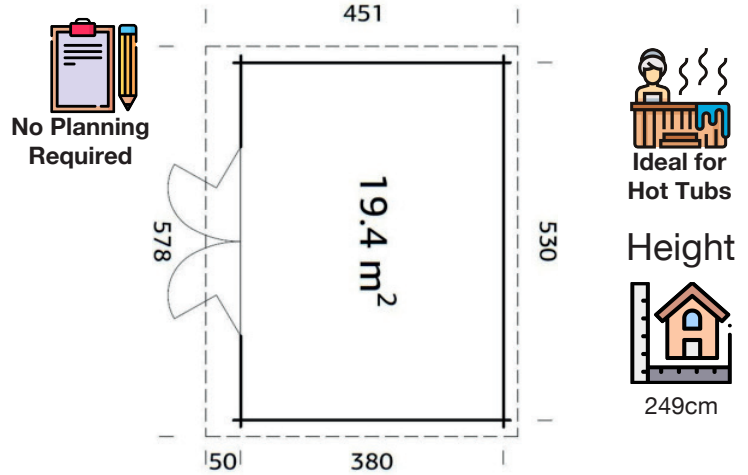

**MICHIGAN 4**

When choosing an outdoor living space, make sure to consider our log cabin with bi-fold door options as they really do connect the inside and outside for a spacious, light living space. Our Michigan 4 Log Cabin will provide you with the most impressive summerhouse, gym or home office.

550 x 400cm

44mm

42.0m<sup>3</sup>

19.4m<sup>2</sup>

265 x 183cm

N/A

19mm

19mm

N/A

**FULL SPECIFICATION**

<b>CABIN SIZE:</b>	550 x 400cm x 249cm
<b>WALL THICKNESS:</b>	44mm
<b>VOLUME:</b>	42.0m <sup>3</sup>
<b>AREA:</b>	19.4m <sup>2</sup>
<b>DOOR OPENING:</b>	265 x 183cm
<b>WINDOW OPENING:</b>	N/A
<b>FLOORS BOARDS:</b>	19mm
<b>ROOF BOARDS:</b>	19mm
<b>ROOF OVERHANG:</b>	N/A
<b>UNDER PLANNING:</b>	Yes